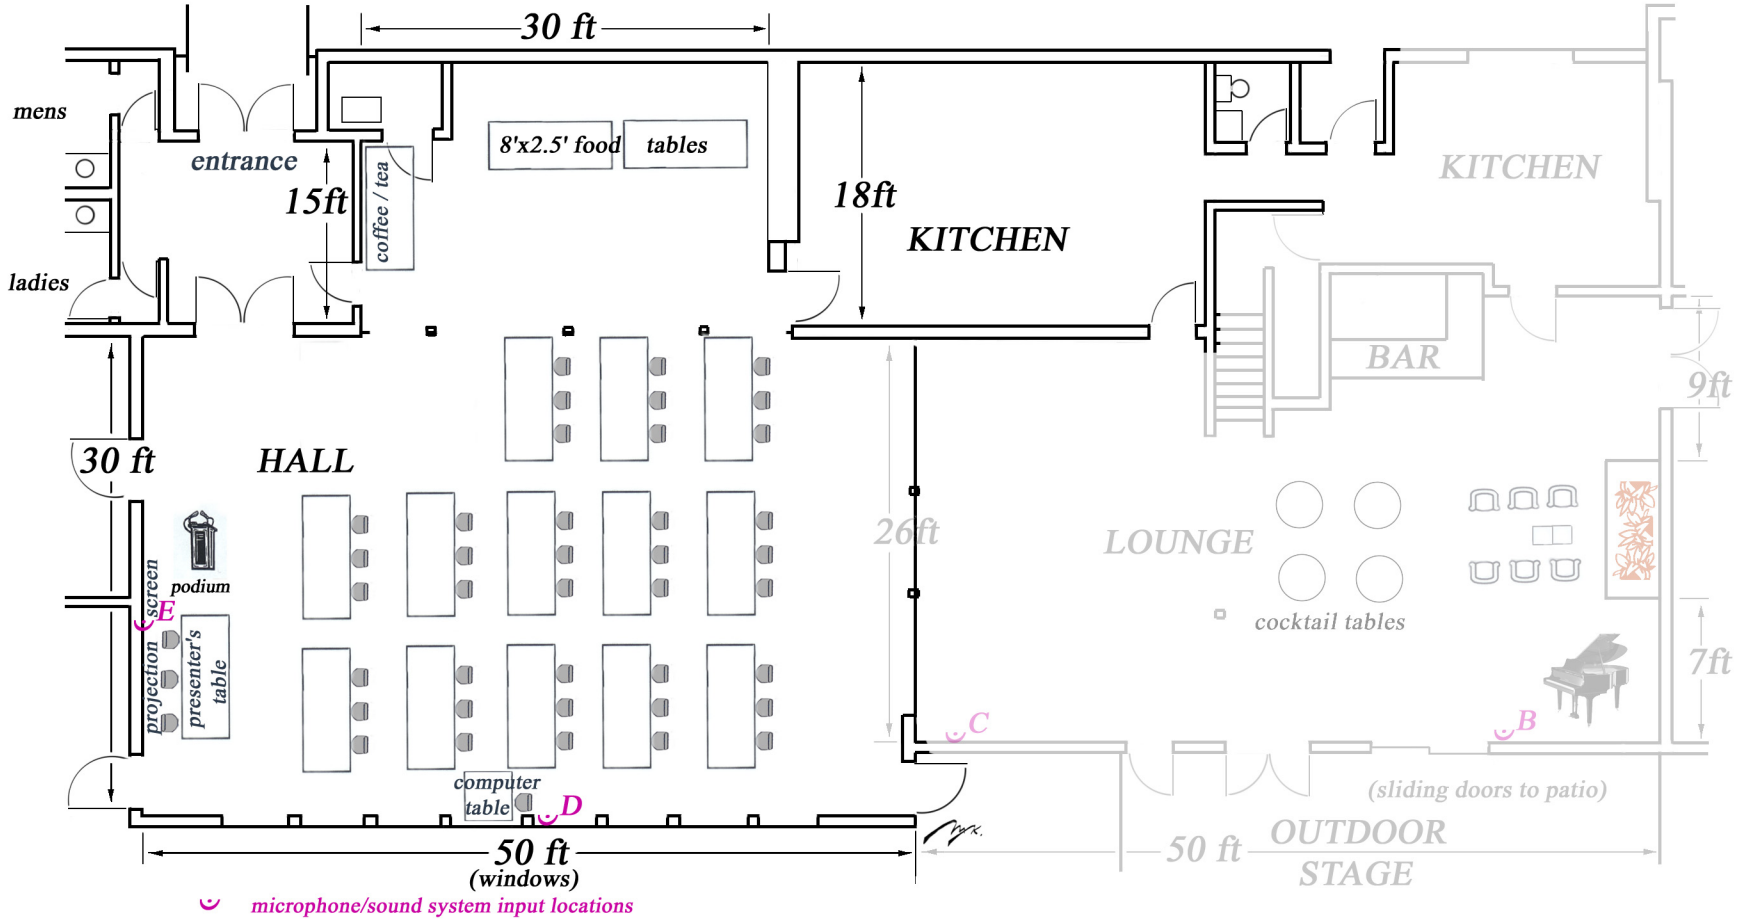

# Workshop Hall with Long Tables -for 40 people

☪ microphone/sound system input locations