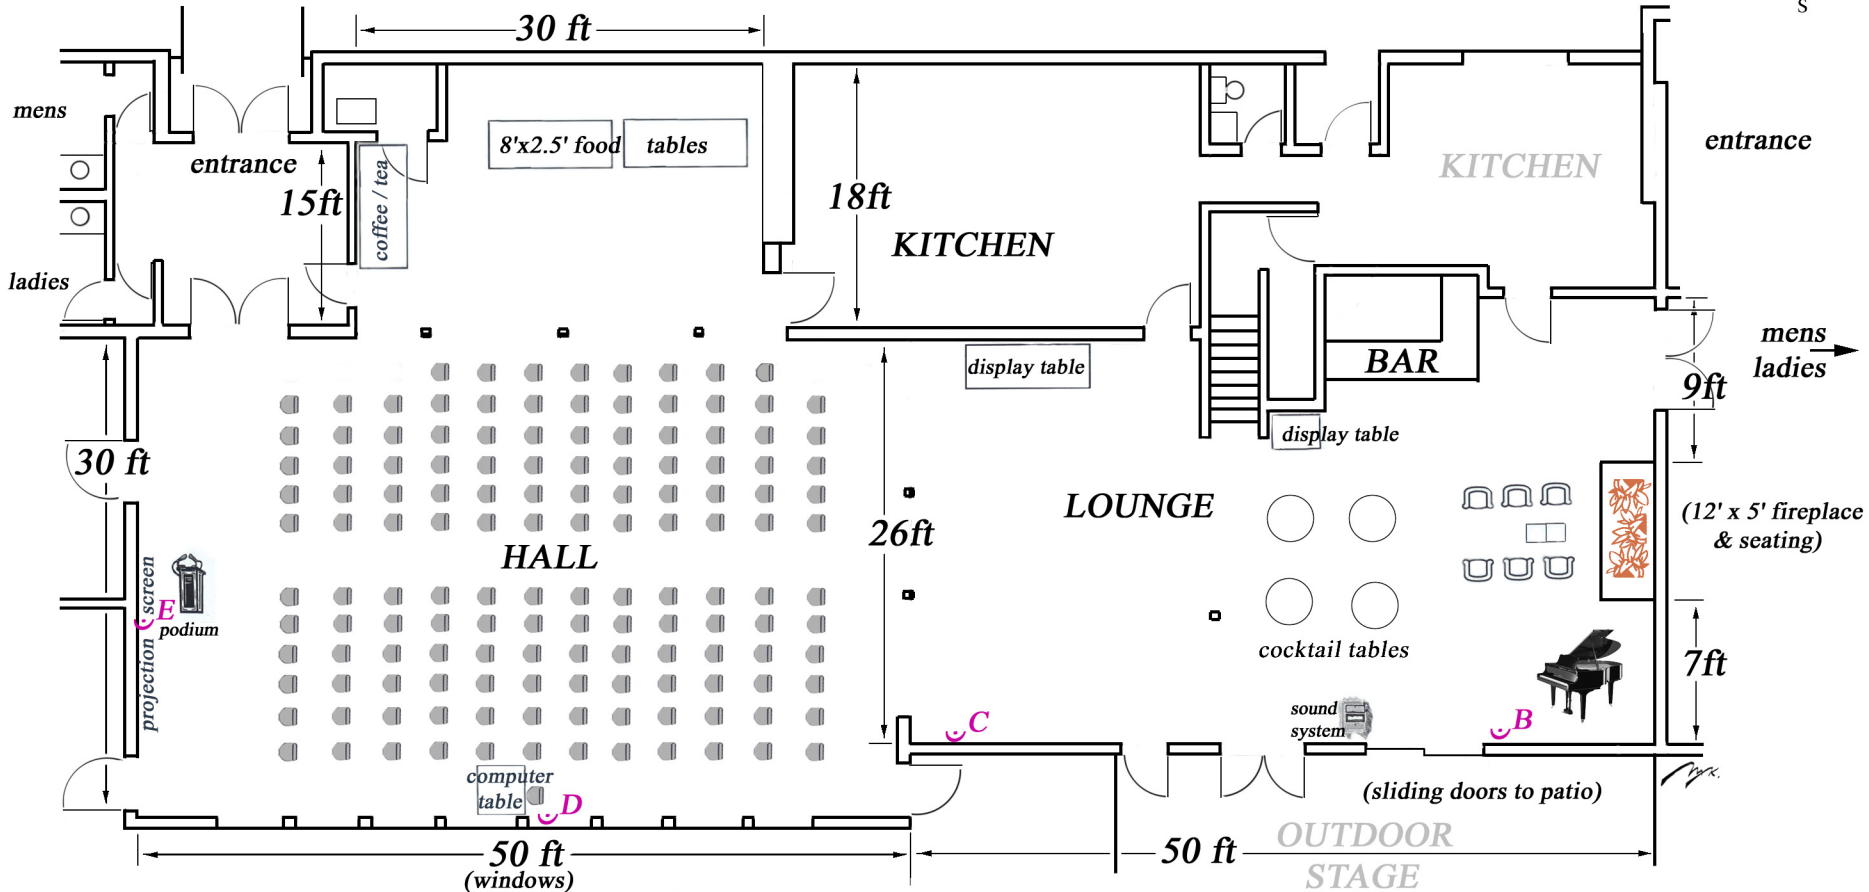

Theatre Style Lecture Hall & Lounge

-seats for 140 people

☪ microphone/sound system input locations B,C,D&E