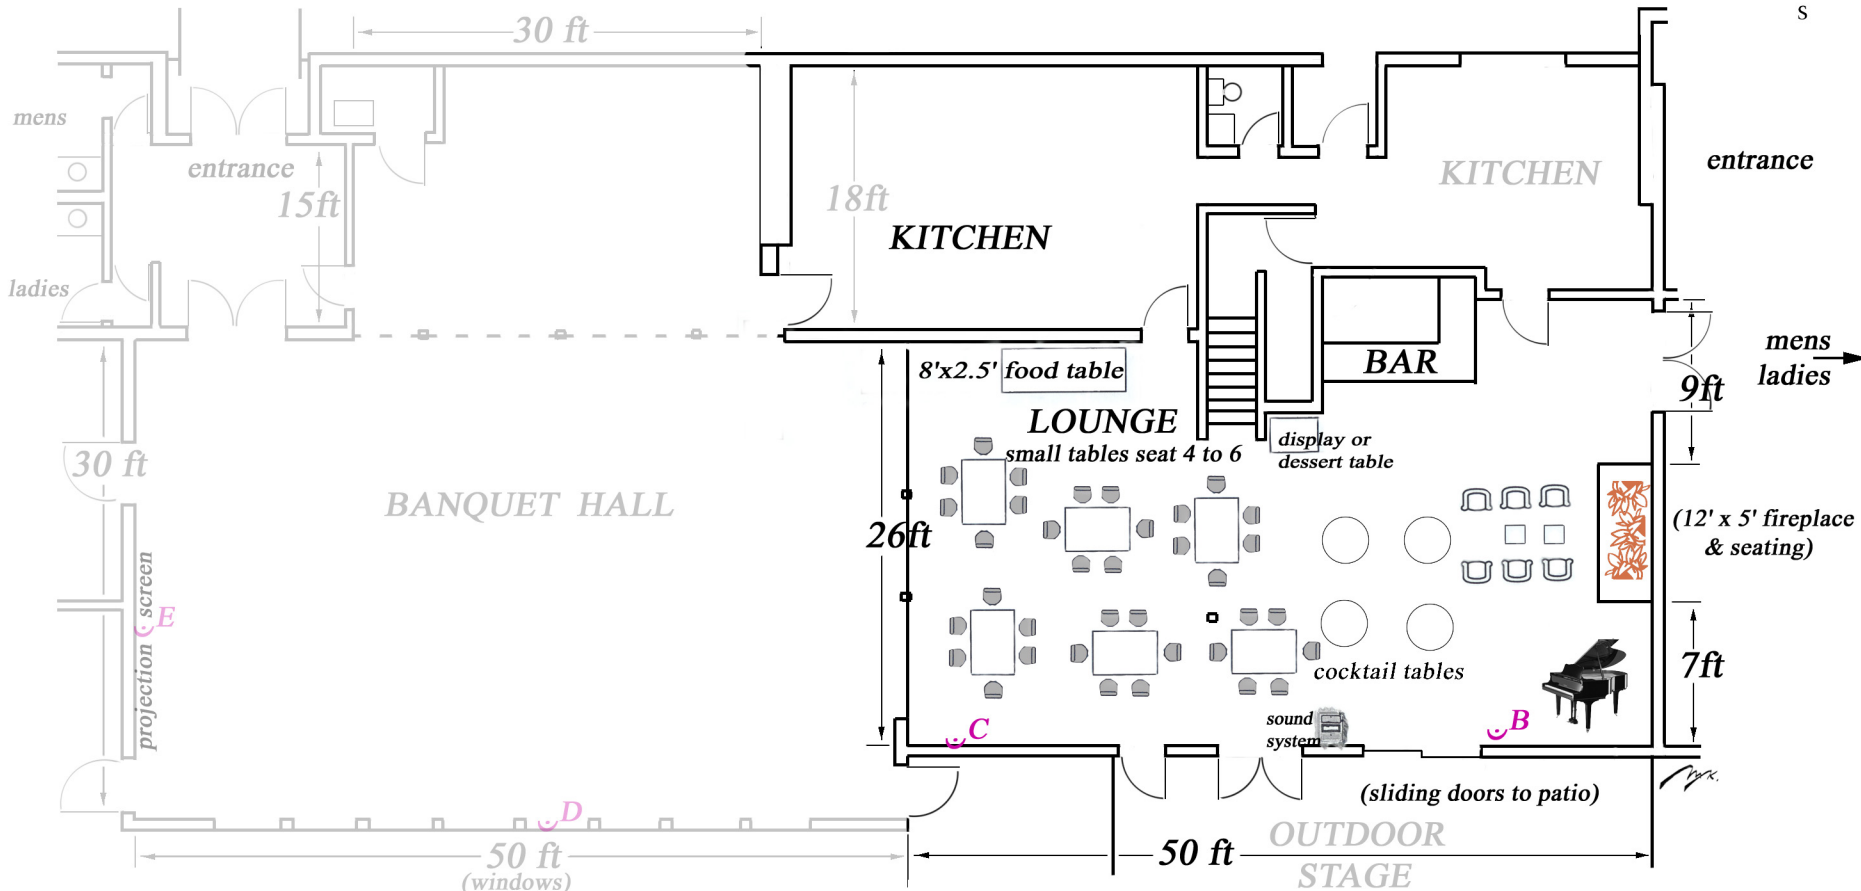

French Café in the Lounge -for up to 60 people

☞ microphone/sound system input locations B,C,D&E