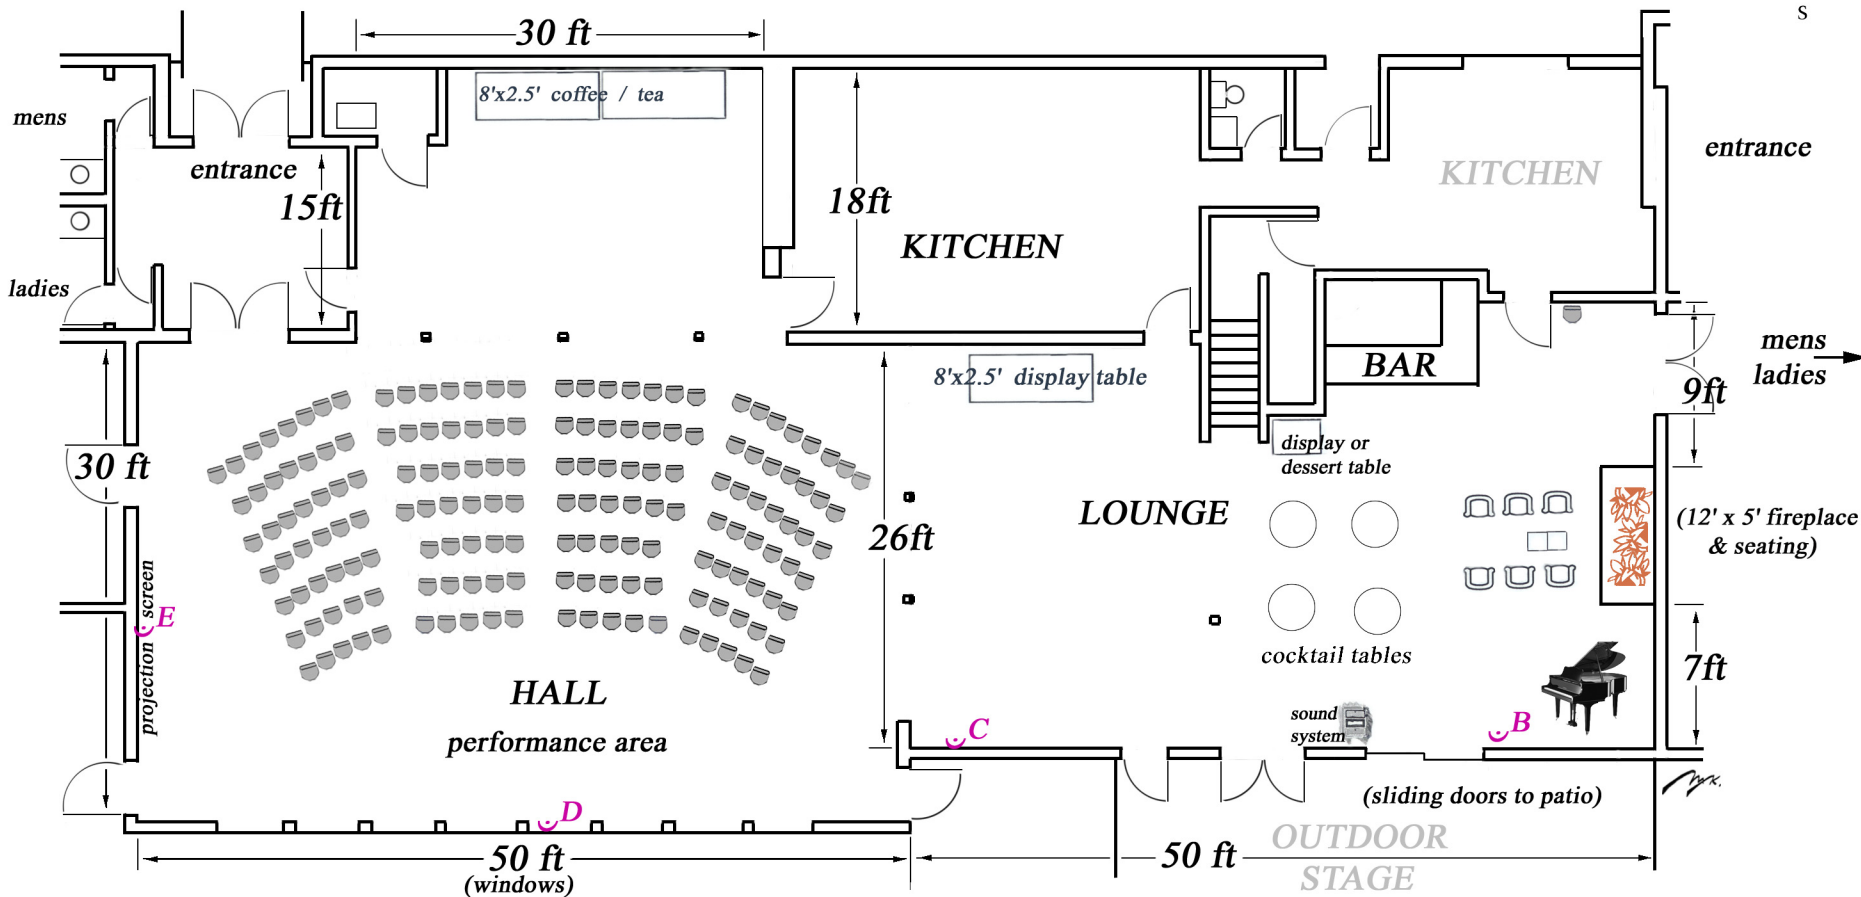

# Concert / Theatrical Performance Hall & Lounge

-for up to 170 people

☪ microphone/sound system input locations