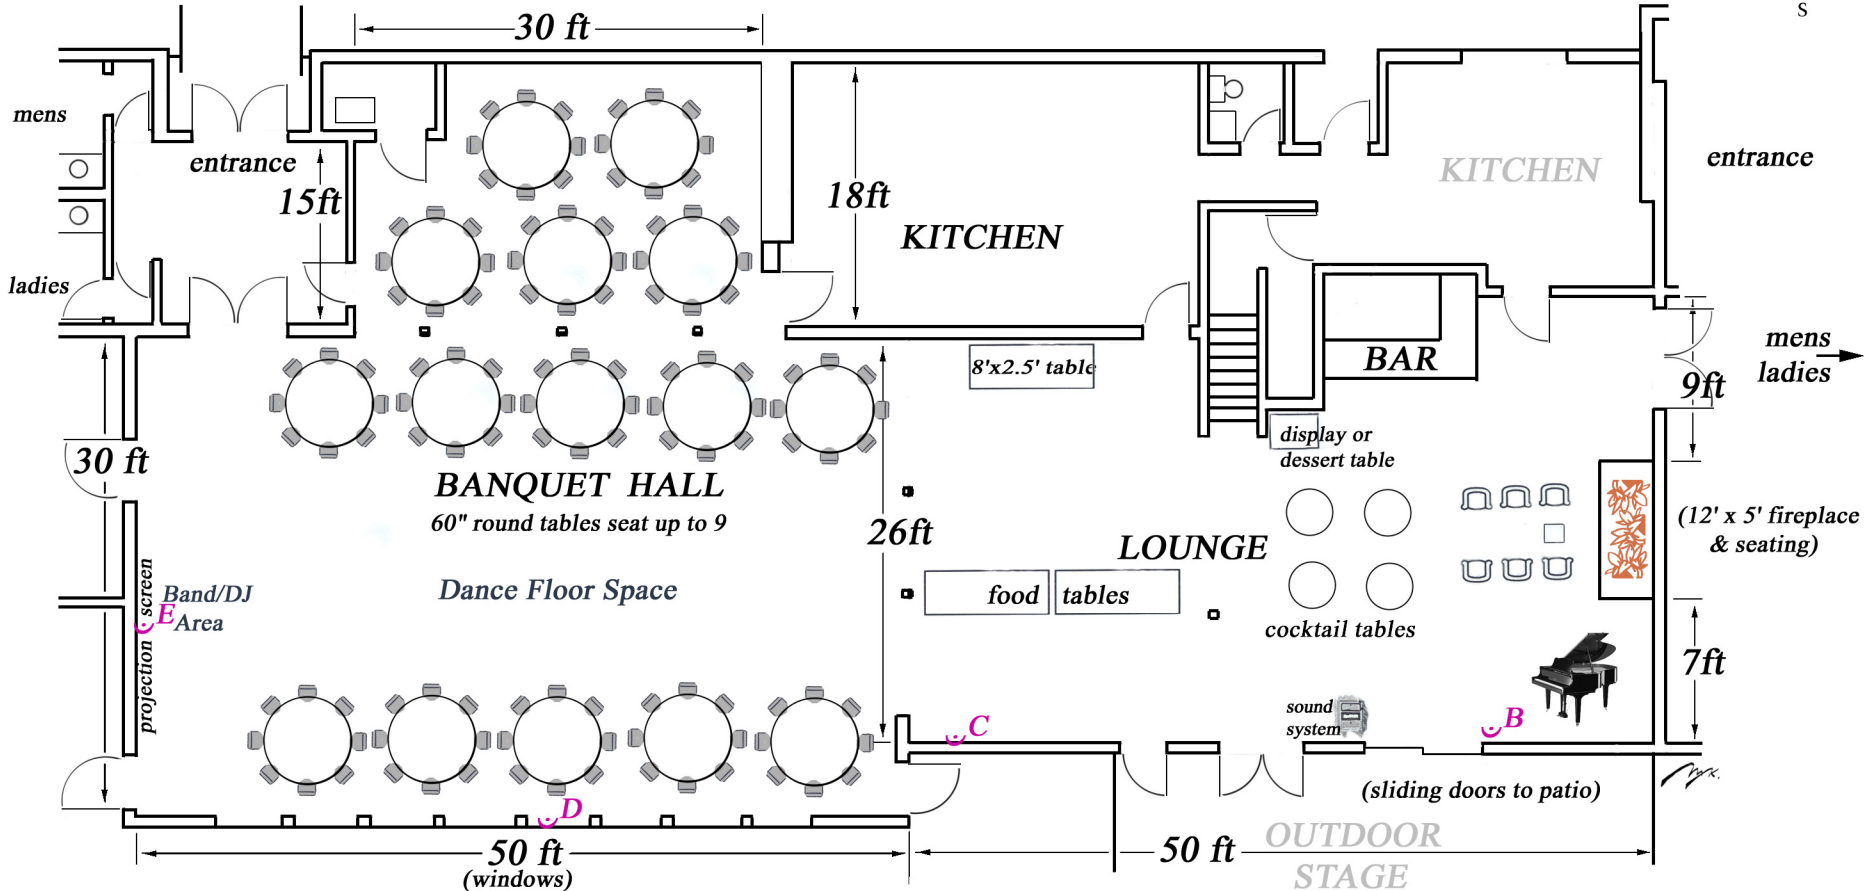

Banquet Style Hall & Lounge with Dance Floor

-for 120 people

☪ microphone/sound system input locations B,C,D&E