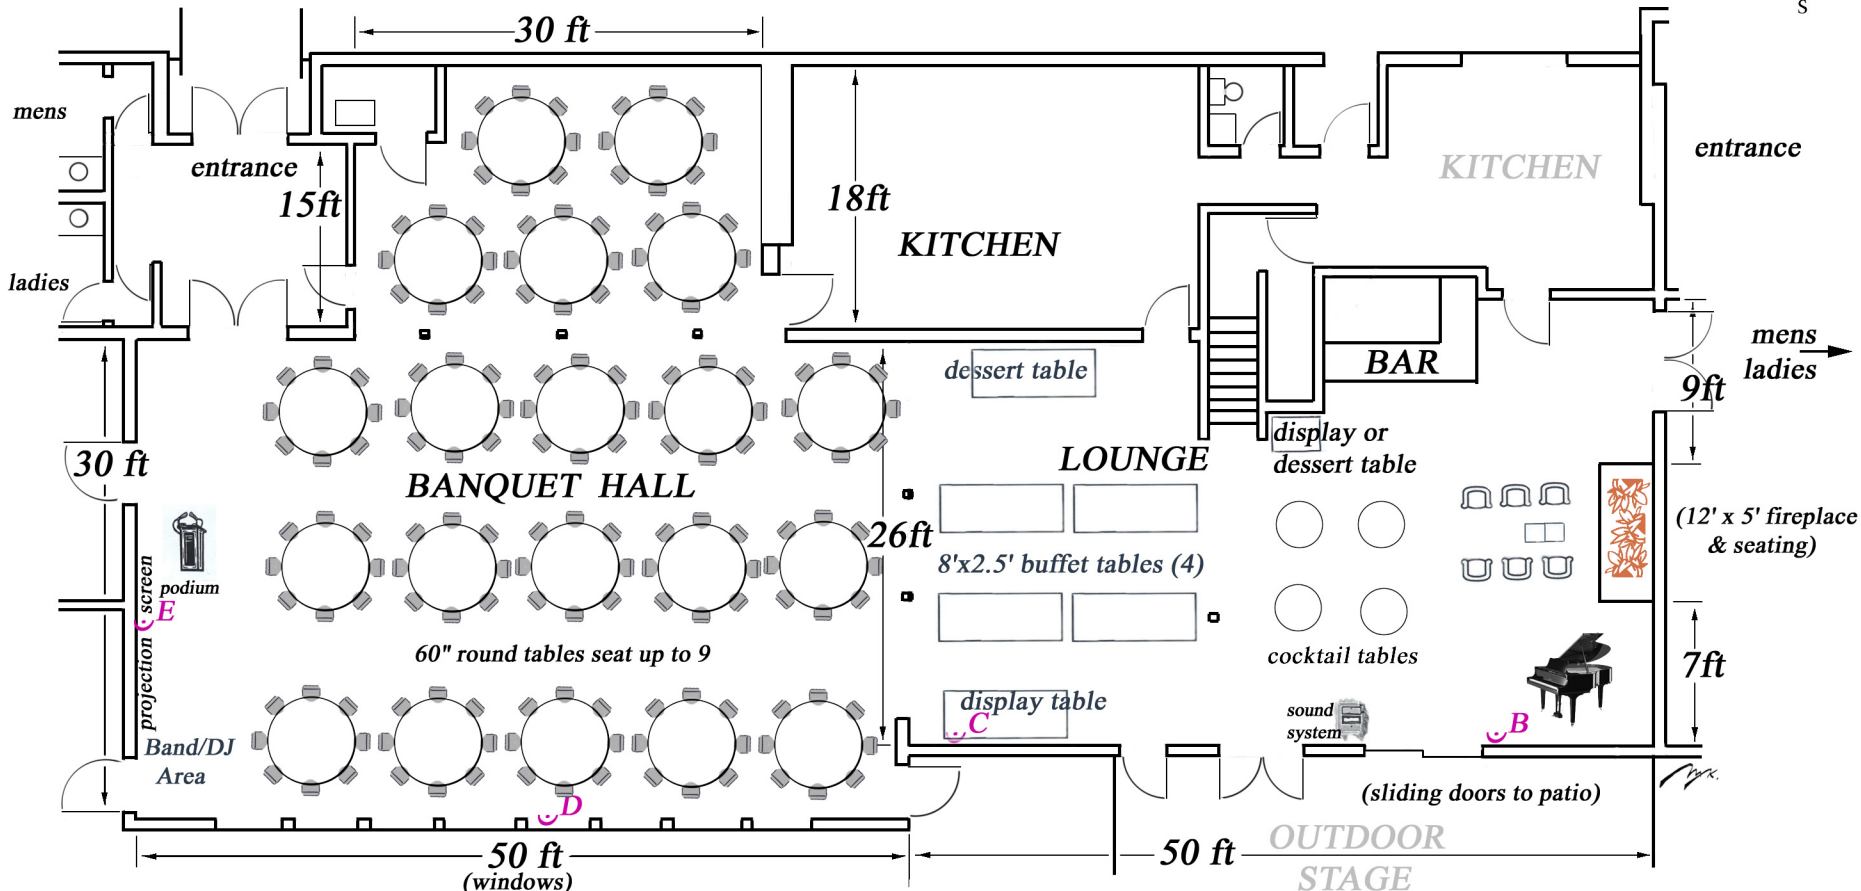

Banquet Style Hall & Lounge

-for 160 people

microphone/sound system input locations B,C,D&E