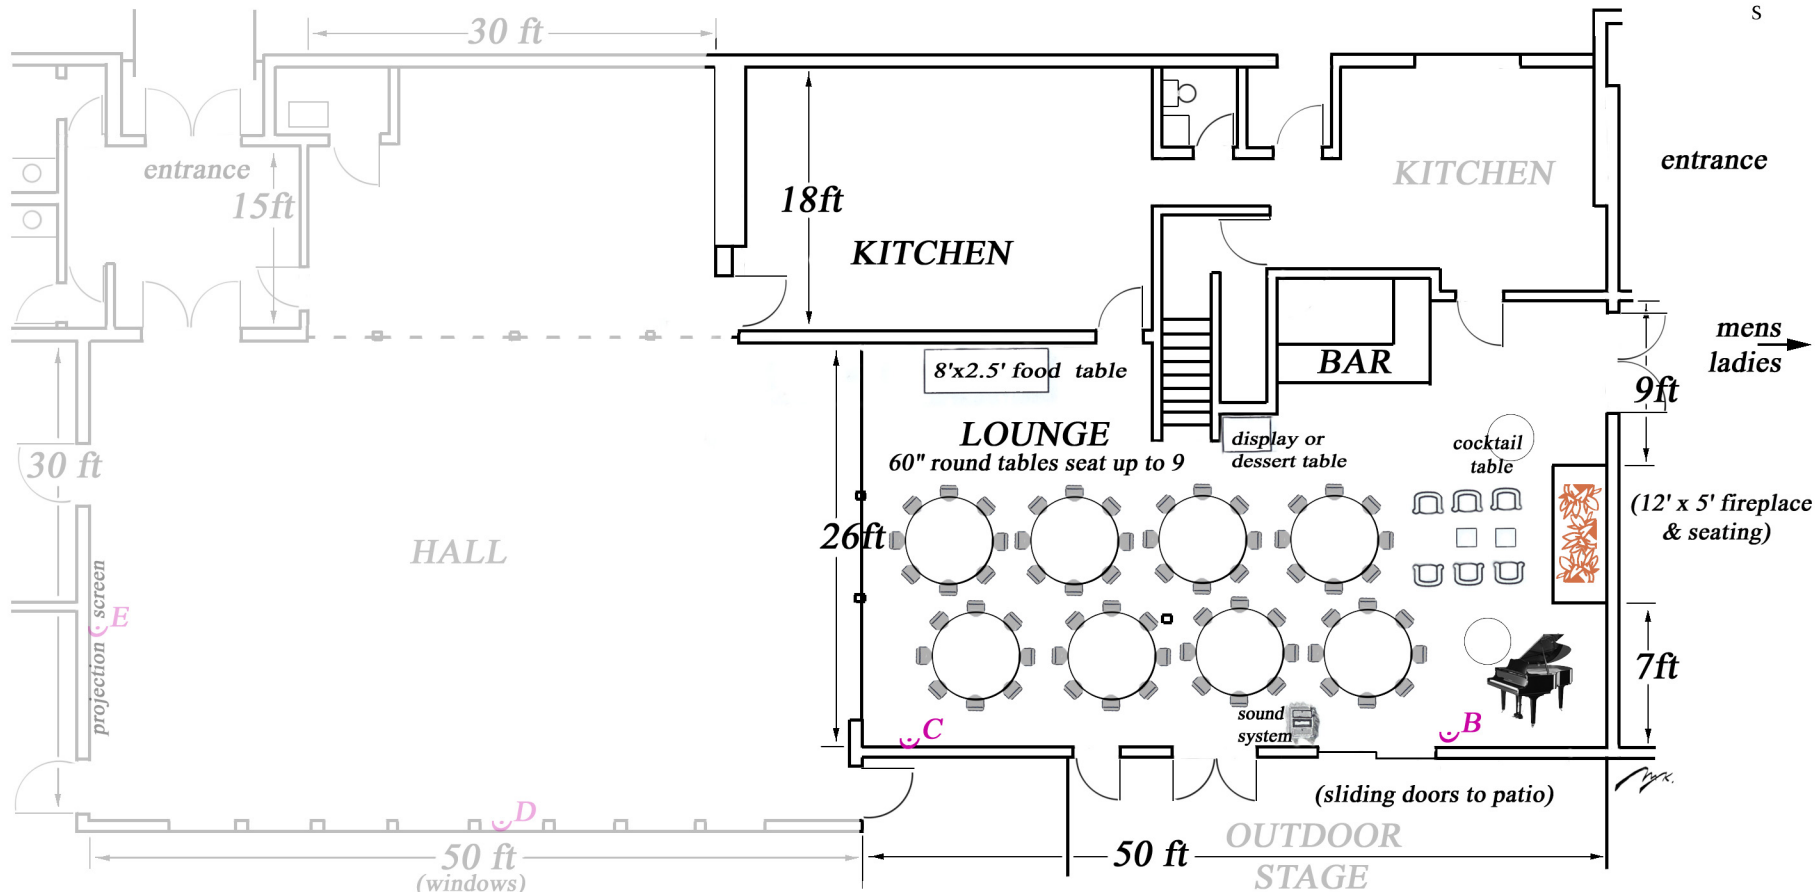

# Banquet Lounge Only -for 64 people

☞ microphone/sound system input locations B,C,D&E