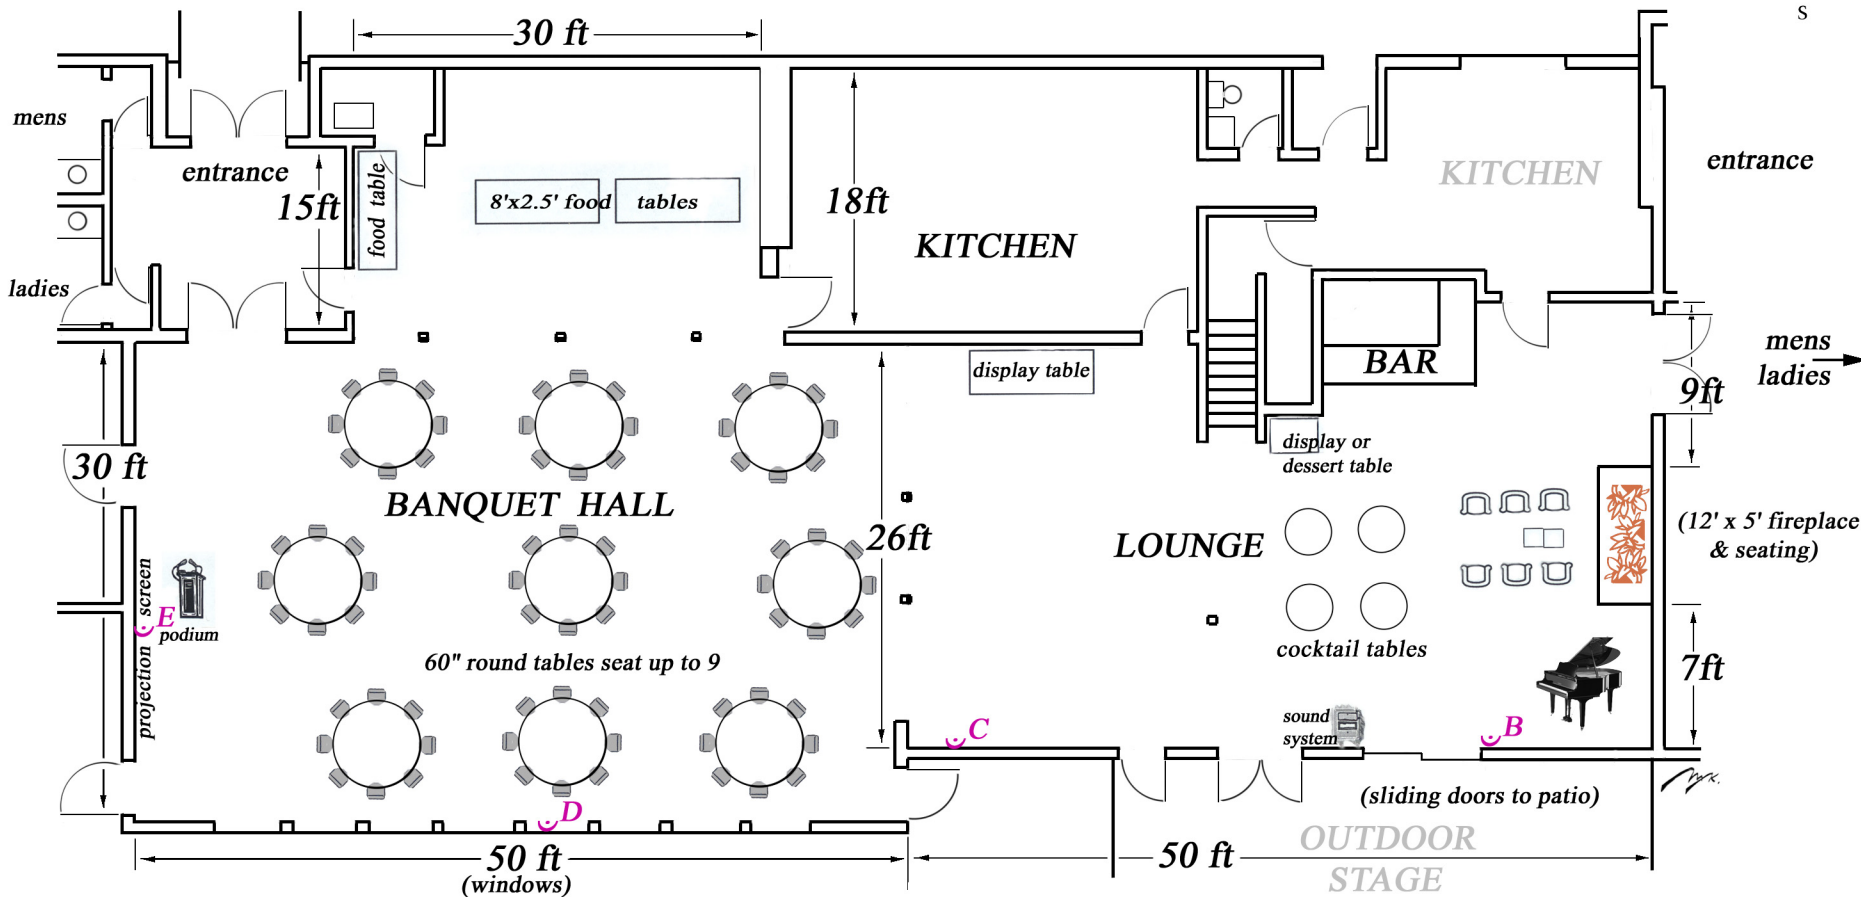

Banquet Hall & Lounge -for 70 people

☪ microphone/sound system input locations B,C,D&E