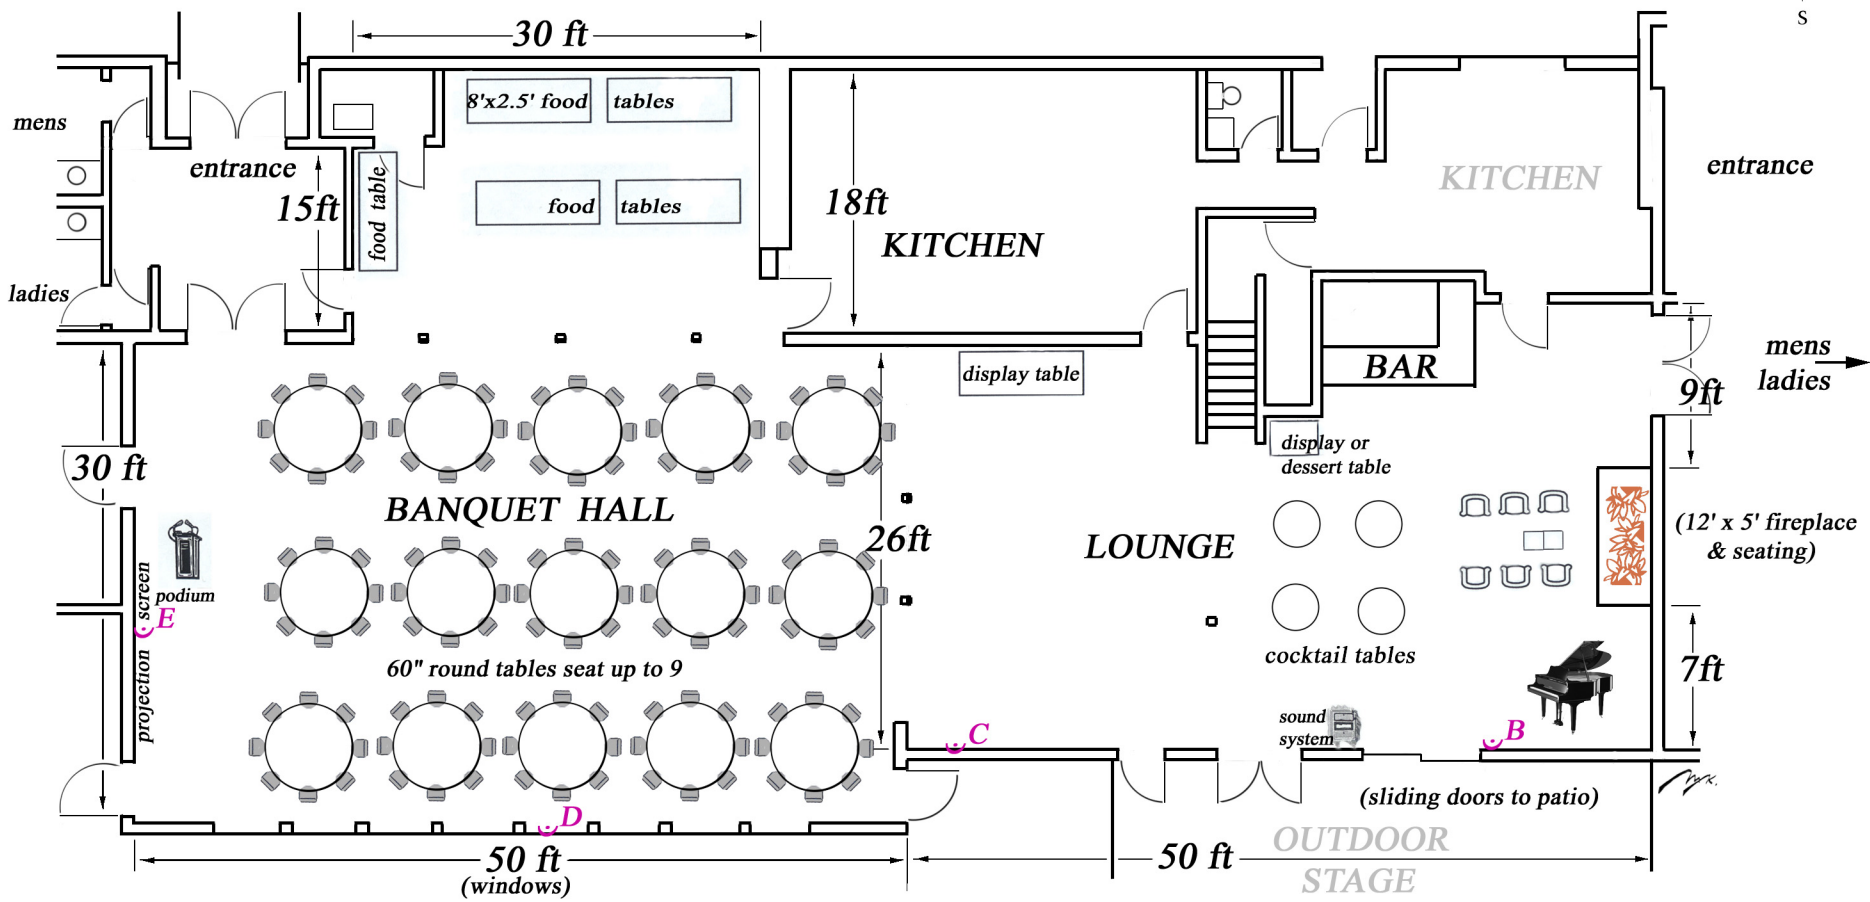

Banquet Hall & Lounge -for 120 people

☪ microphone/sound system input locations B,C,D&E